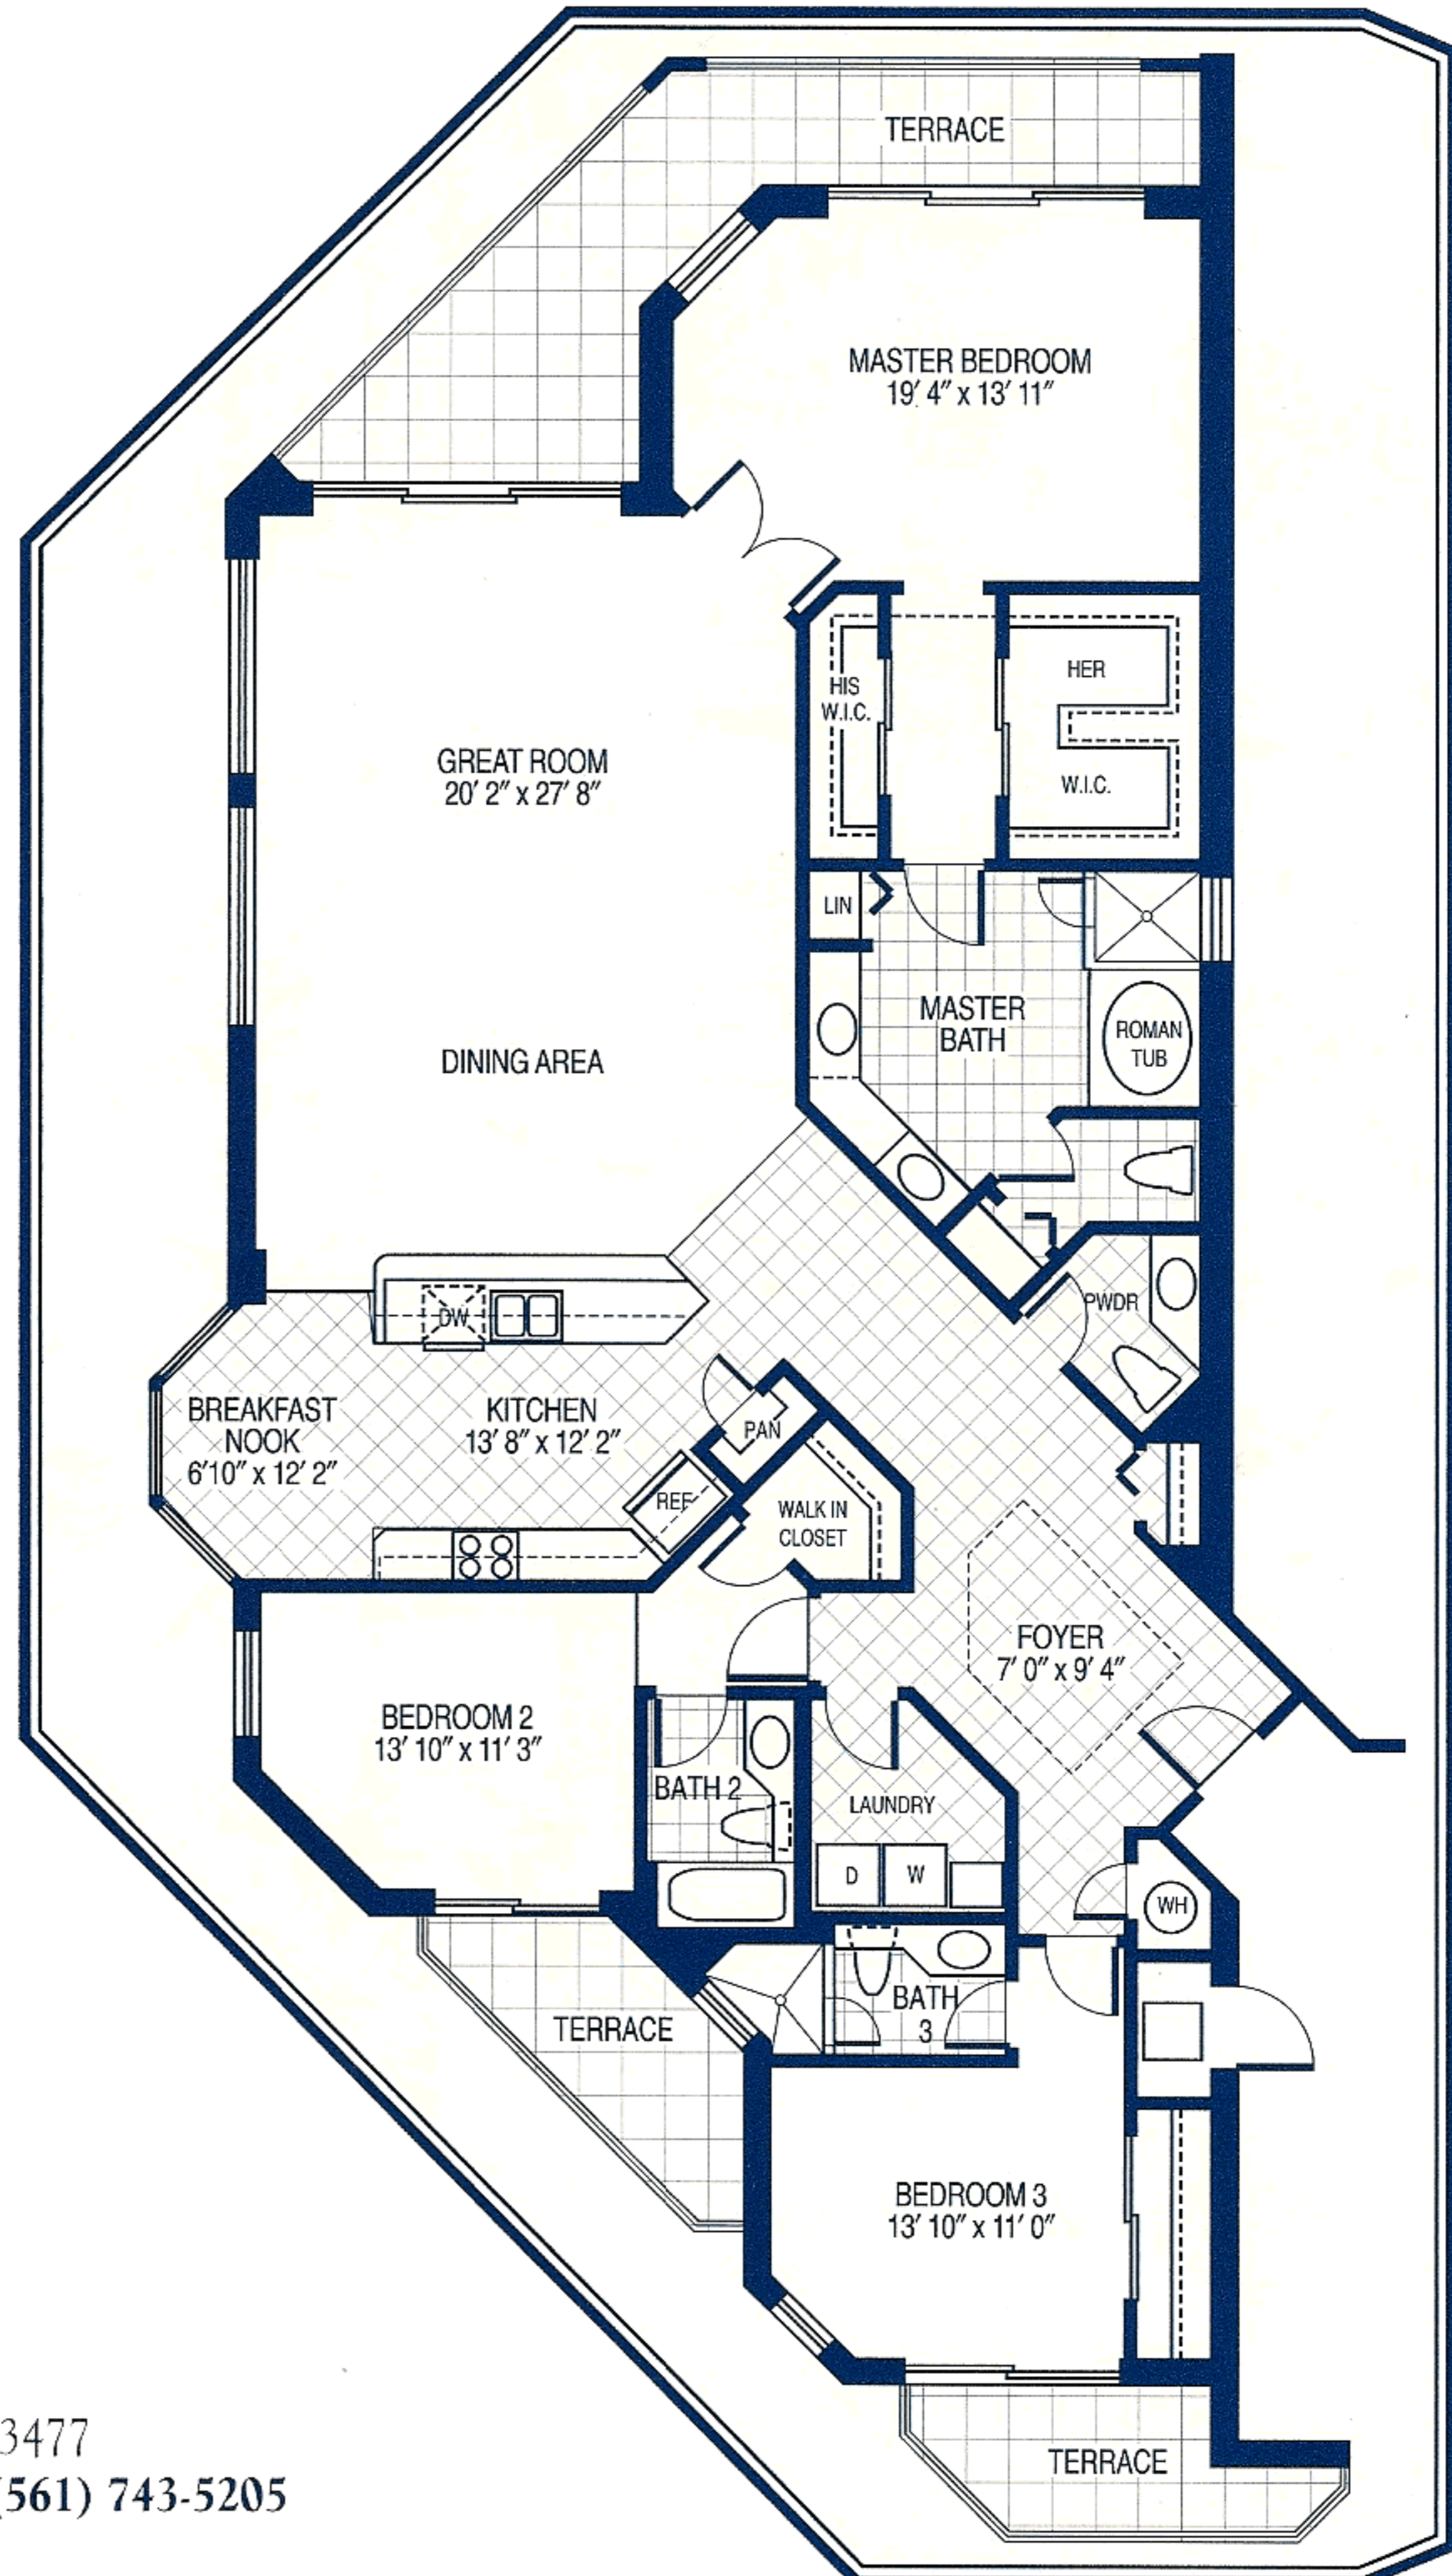

JUPITER OCEAN GRANDE

GRANDE VIEW 3 BEDROOM, 3 1/2 BATH

A/C Living Area	2,457 Sq. Ft.
Terrace	376 Sq. Ft.
Total	2,833 Sq. Ft.

1500 South A1A • Jupiter, FL 33477
(800) 220-8808 • (561) 743-7800 • Fax: (561) 743-5205