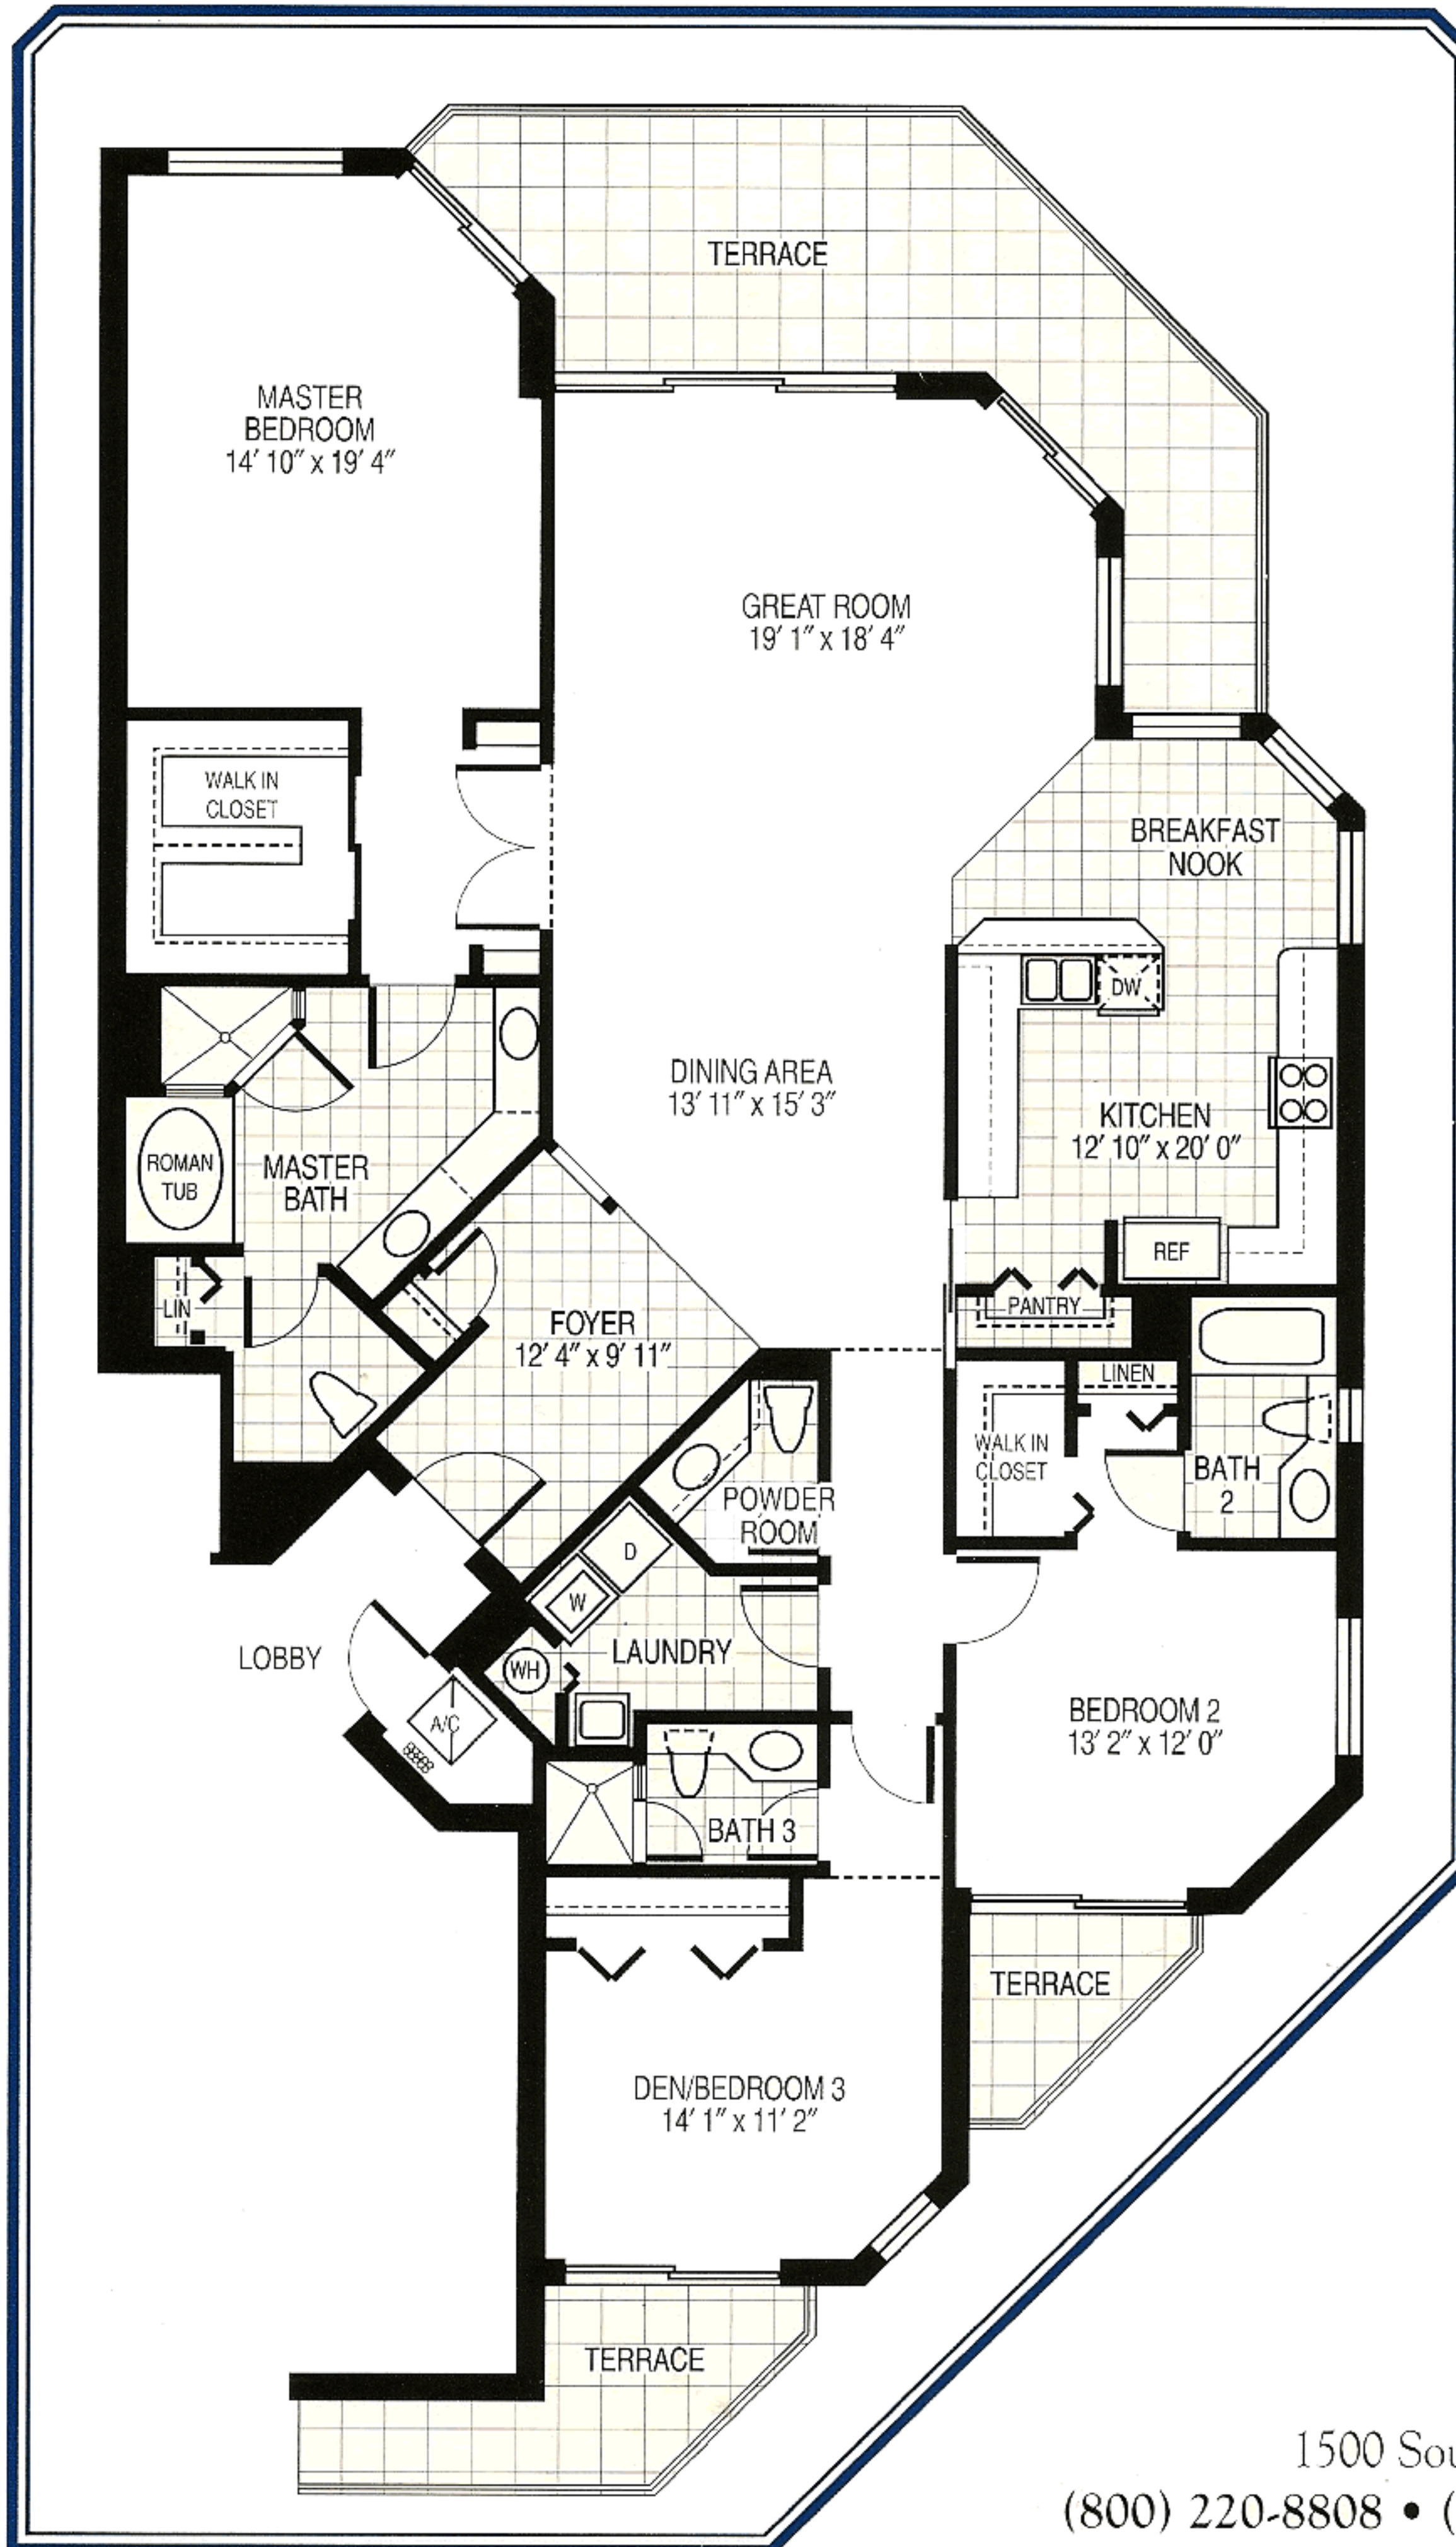

JUPITER OCEAN GRANDE

GRANDE PALM 3 BEDROOM, 3 1/2 BATH

A/C Living Area	2,376 Sq. Ft.
Terrace	414 Sq. Ft.
Total	2,790 Sq. Ft.

1500 South A1A • Jupiter, FL 33477
 (800) 220-8808 • (561) 743-7800 • Fax: (561) 743-5205
www.oceangrande.com