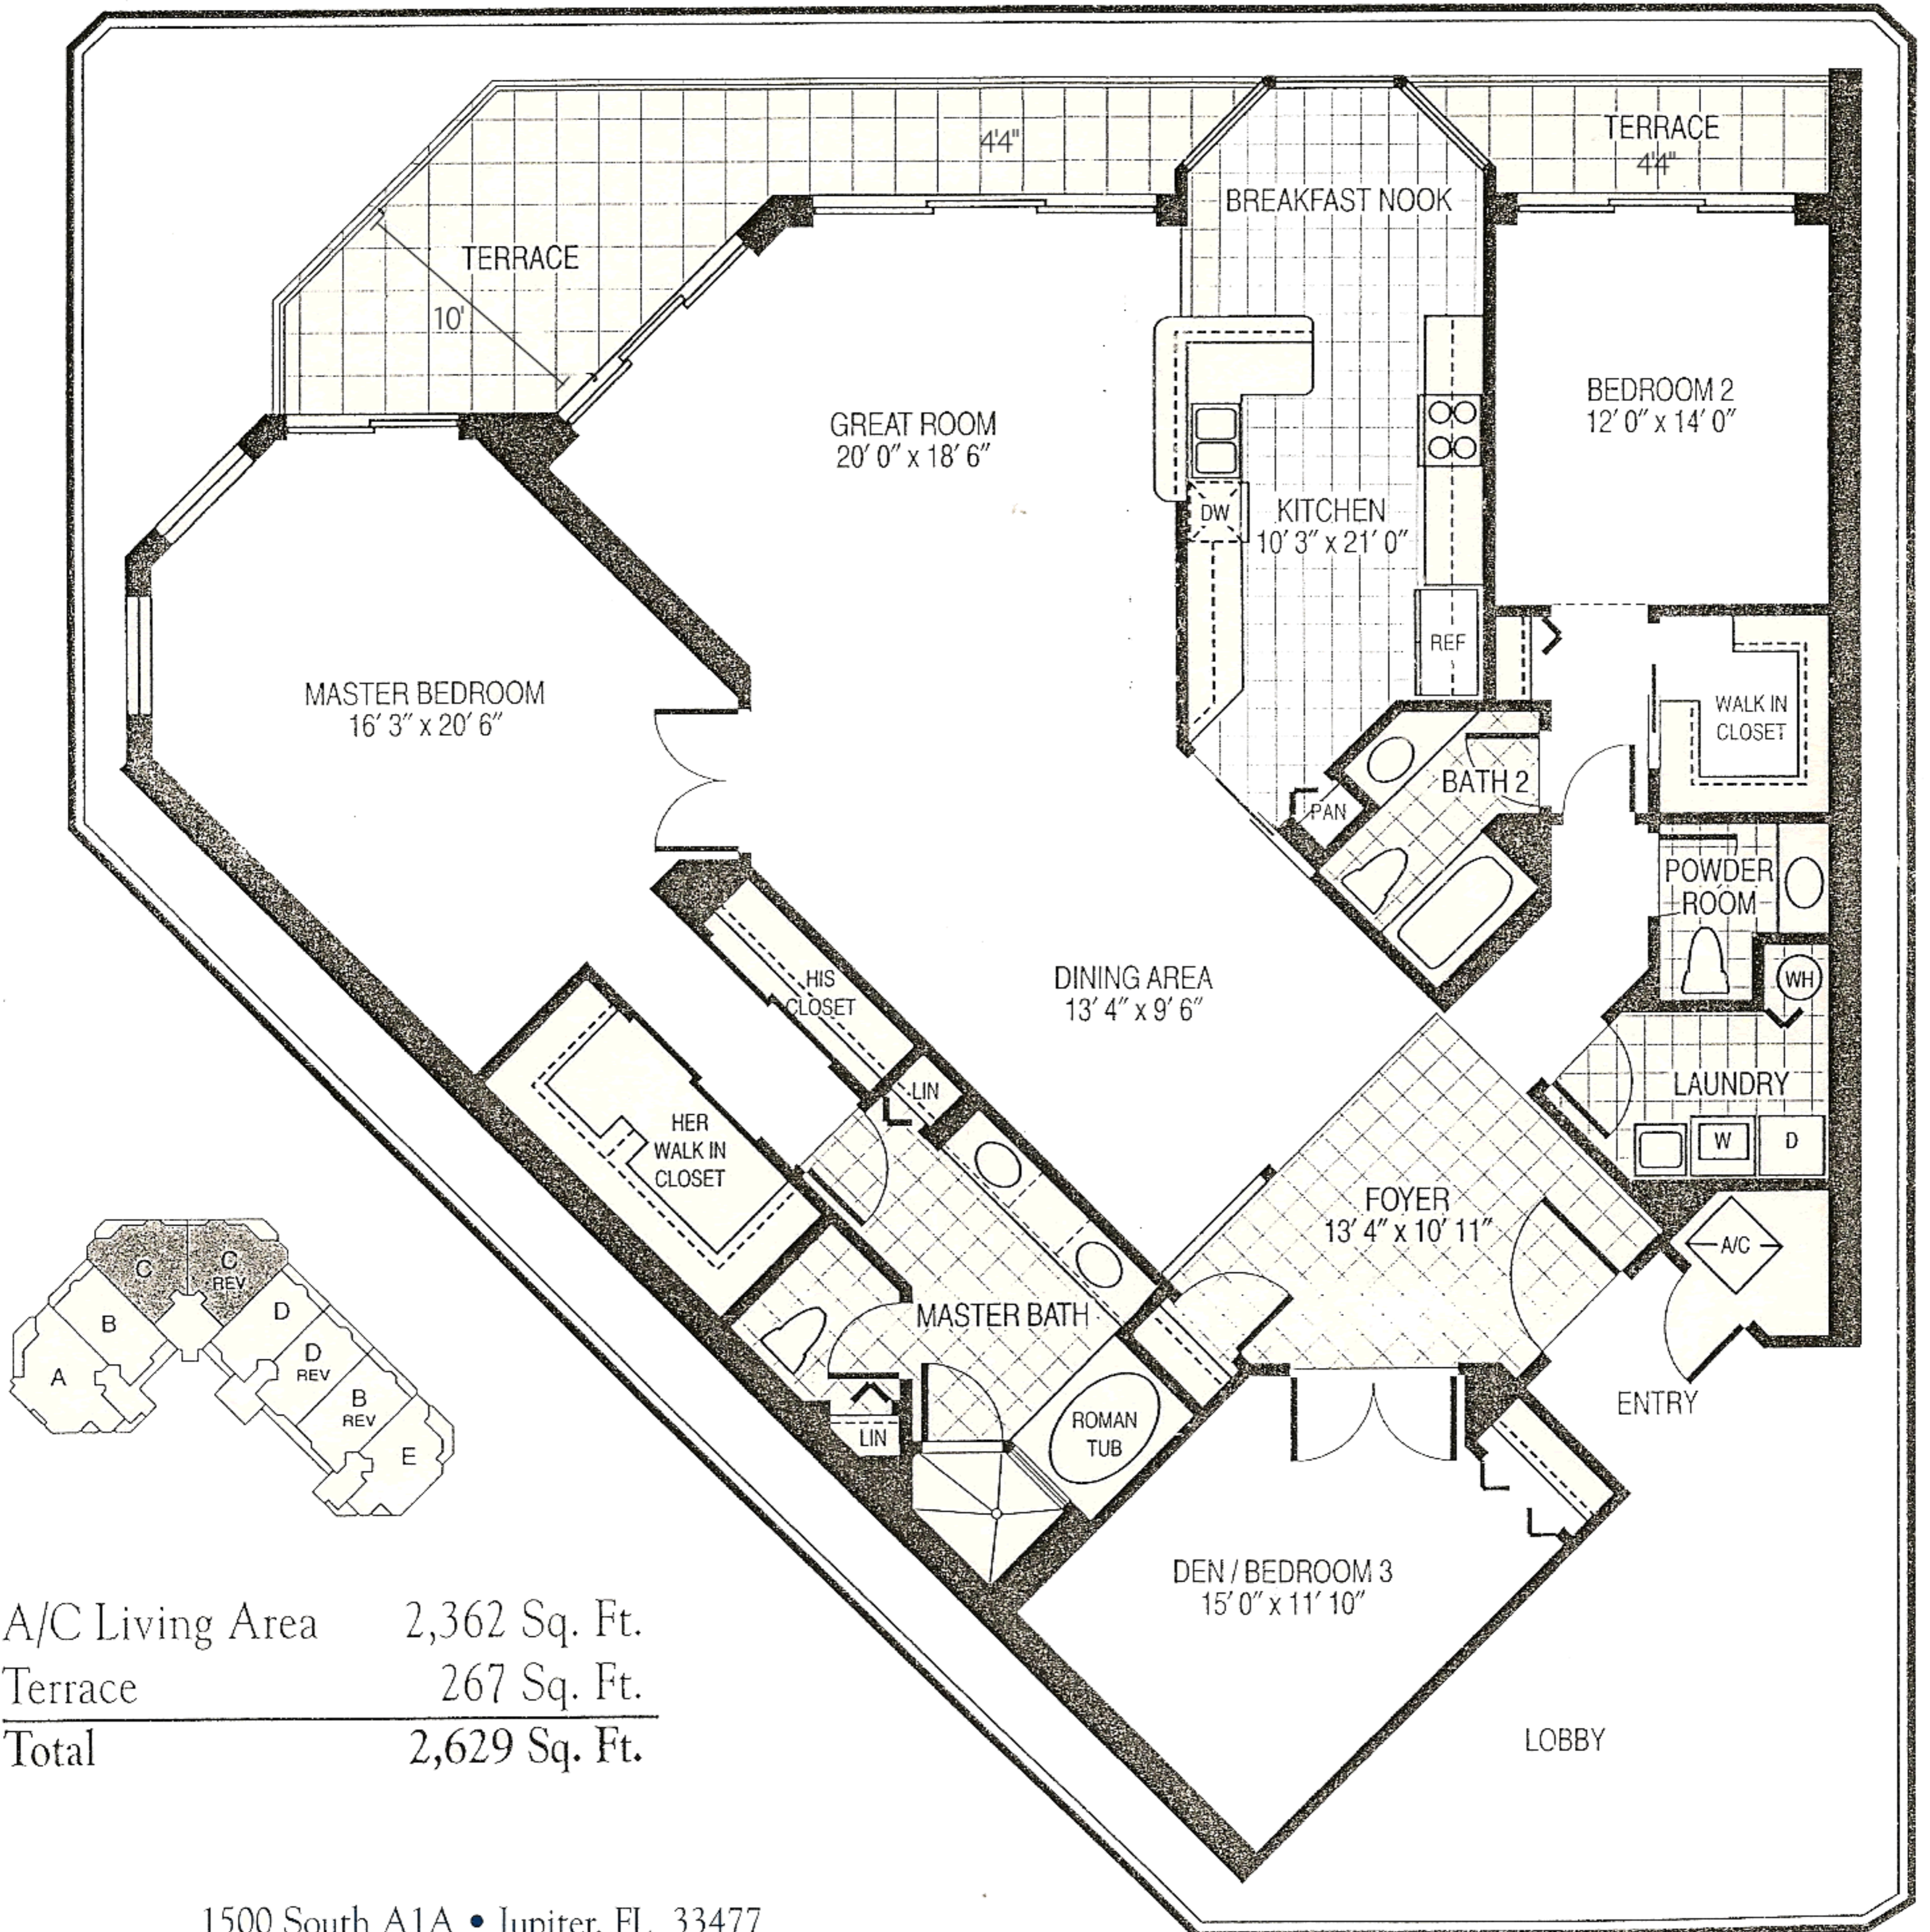

JUPITER OCEAN GRANDE

GRANDE CAYMAN

2 BEDROOM, 2 1/2 BATH PLUS DEN

A/C Living Area	2,362 Sq. Ft.
Terrace	267 Sq. Ft.
Total	2,629 Sq. Ft.

1500 South A1A • Jupiter, FL 33477
 (800) 220-8808 • (561) 743-7800 • Fax: (561) 743-5205
www.oceangrande.com